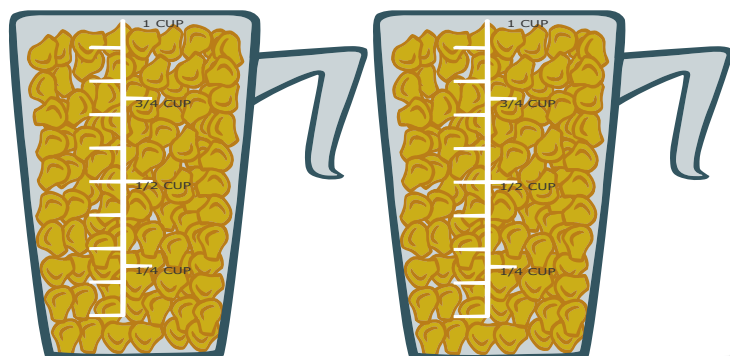

# Chef Solus' Kitchen Measuring Tools - Cups and Pints

2 Cups

1 Pint